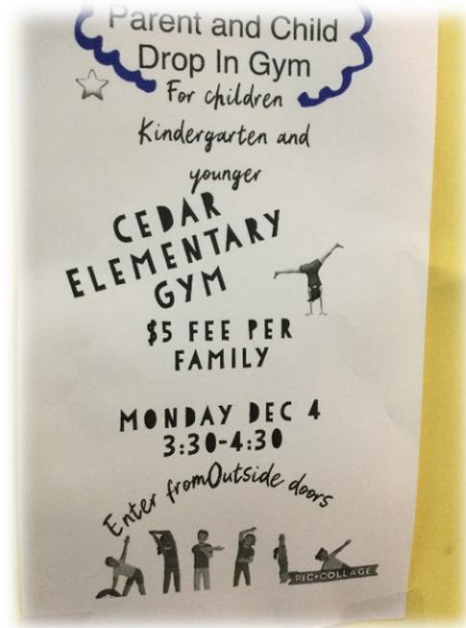

Ms. Selens's Gym Drop In

Cedar Elementary PAC Christmas Basket Raffle

Hello Timberwolves!

PAC is now collecting Donations for our Christmas Basket Raffle. Please see class categories below.

Donations will be collected in classrooms until DEC 4TH. New Items only Please!

There will be a **PRIZE** for the class that bring in the most donations!!!!

Raffle Tickets will be sold:

Dec 13th - Before and After the Christmas Concert (12:30PM)

Dec 14th - Before the Christmas Concert (9:15 AM)

The Draw will take place Dec 14TH following the 9:15 AM Christmas Concert. (Attendance is NOT required to win)

Basket Category	Teacher/ Div	Teacher/ Div
Craft Supplies	Wight (Div 9)	Lyderon (Div 11)
Christmas Themed	Wilcox (Div 8)	Aspen (Div 7)
Pet Lovers	Green (Div 6)	Blow/ Keeping (Div 2)
Family Games Night	Hicks (Div 5)	Scholefield (Div 1)
Backyard BBQ	Bibbs (Div 3)	Loos (Div 4)
Mystery Basket	Strong Start	Friday (Div 12)
Chocolate Lovers	Moynihan (Div 10)	
Hot Drinks	Boon /Keef (Div14)	
Spa Day	Poulin (Div 15)	
Movie Night	Larsson (Div 13)