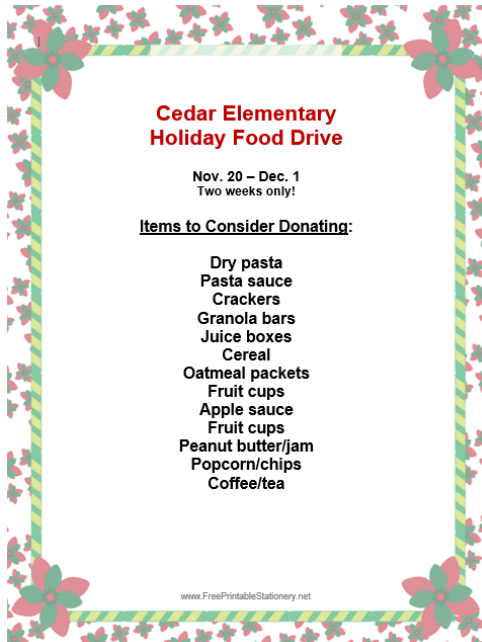

PAC NEWS!

1. **PURDYS** anyone! Join our Christmas Purdy's Fundraiser. Order By- DEC 02nd @ <https://fundraising.purdys.com/join.aspx/1308525-111211> Pick Up- Dec 15th
2. **Christmas Basket** Fundraiser – Class donations now being accepted until Dec. 4th.
3. **Growing Smiles** order pick up Nov. 29th.

Food Drive